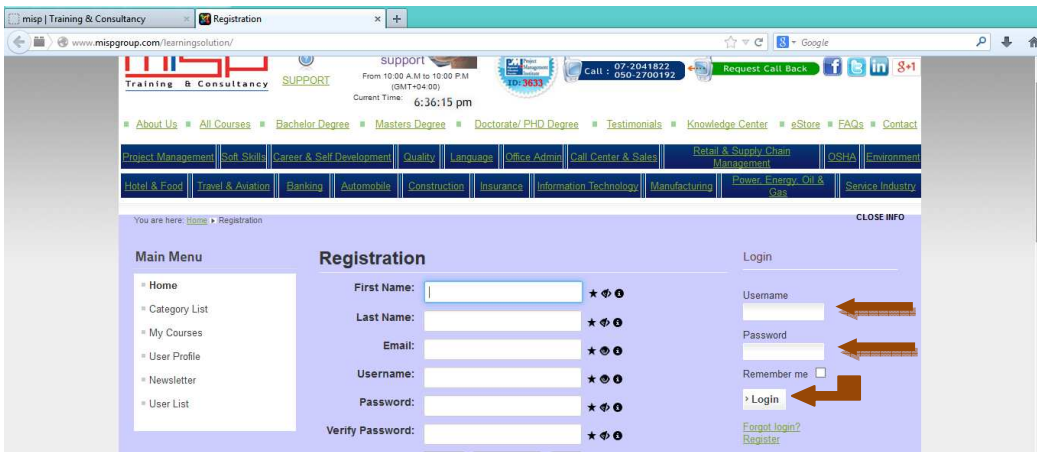

**STEPS FOR ACCESS LOG-IN / SIGN IN**

**A-** Browse to <http://misptraining.com/> || Click [Sign In](#) or [Register Now](#)

**B-** [Login](#) using your registered username and password.

**C-** Click [My Courses](#) to open registered list of courses:

**D-** Click course item to start. Enjoy Learning.